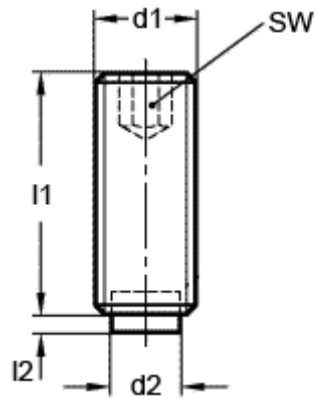

# Data Sheet

Article number: 209306151

Description: E+G Grub screw, st. steel  
GN 913.5-M6-10-MS

## Measures

---

d1 = M6  
d2 = 4.0  
l1 = 10  
l2 = 1.0  
SW = 3.0